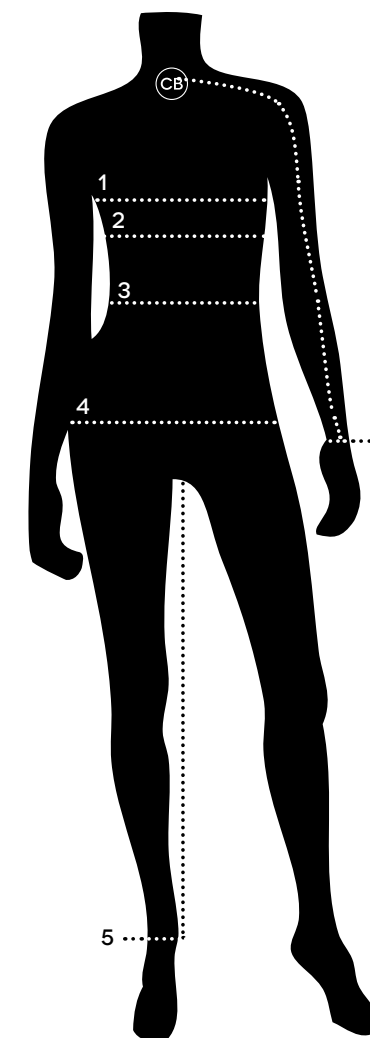

SIZE GUIDE

FIND YOUR SIZE

MEASURE DIRECTLY ON YOUR BODY · ALL MEASURES ARE IN CENTIMETER BASED ON A BODY HEIGHT OF 172 CM

1. CHEST

Measure around the fullest part of your chest. Hold your arms down along your torso and wear your bra when measuring.

2. EMPIRE [line below the chest]

Measure around your body right below your chest, just where the bra fits.

3. WAIST

Measure around your natural waist (about 5 cm above your navel).

4. HIP

Measure around the fullest part of your hips.

5. INSEAM

Measure the length of your inside leg from crotch to ankle.

6. ARM

Measure from the middle of the nape of your neck, along your shoulder to your wrist.

(CB = centerback)

COMPARISON / CONVERSION CHART

EU SIZE CHART (BODY MEASUREMENTS IN CM)

SIZES	32	34	36	38	40	42	44
CHEST [1]	80	82	86	90	94	98	102
EMPIRE [2]	65	67	71	75	79	83	87
WAIST [3]	60	62	66	70	74	78	82
HIP [4]	87	89	93	97	101	105	109
INSEAM [5]	79	79	79	79	79	79	79
ARM [6]	77,5	78	79	80	81	82	82,5